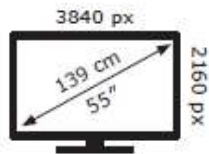

**ENERG** ⚡

TCL

55C635KX1

**75** kWh/1000h

ABCDEF**G**

**HDR**

**130** kWh/1000h

2019/2013