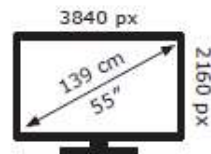

**ENERG** ⚡

TCL

55C635KX1

**75** kWh/1000h

ABCDEF**G**

**HDR**

**130** kWh/1000h

2019/2013