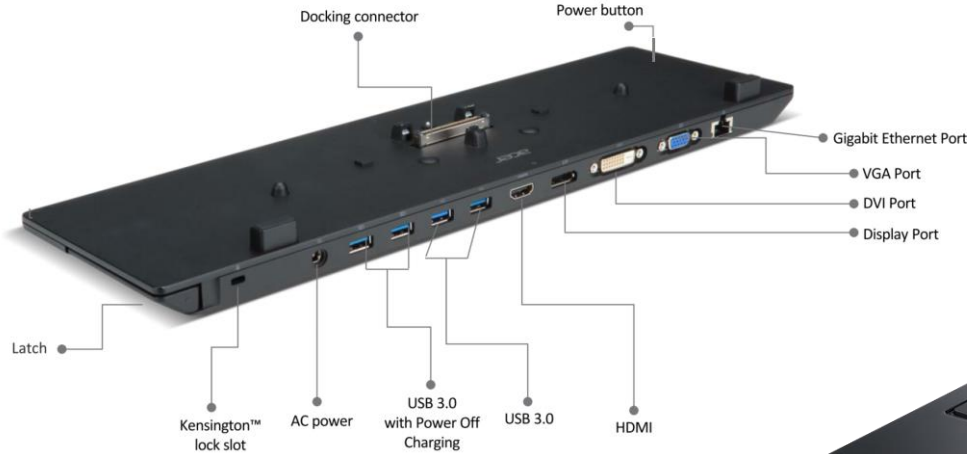

FREE Acer Prodock III Docking Solution worth £129.99 with all Travelmate P648 & P658

reddot award 2016 winner

TravelMate P648 / P658